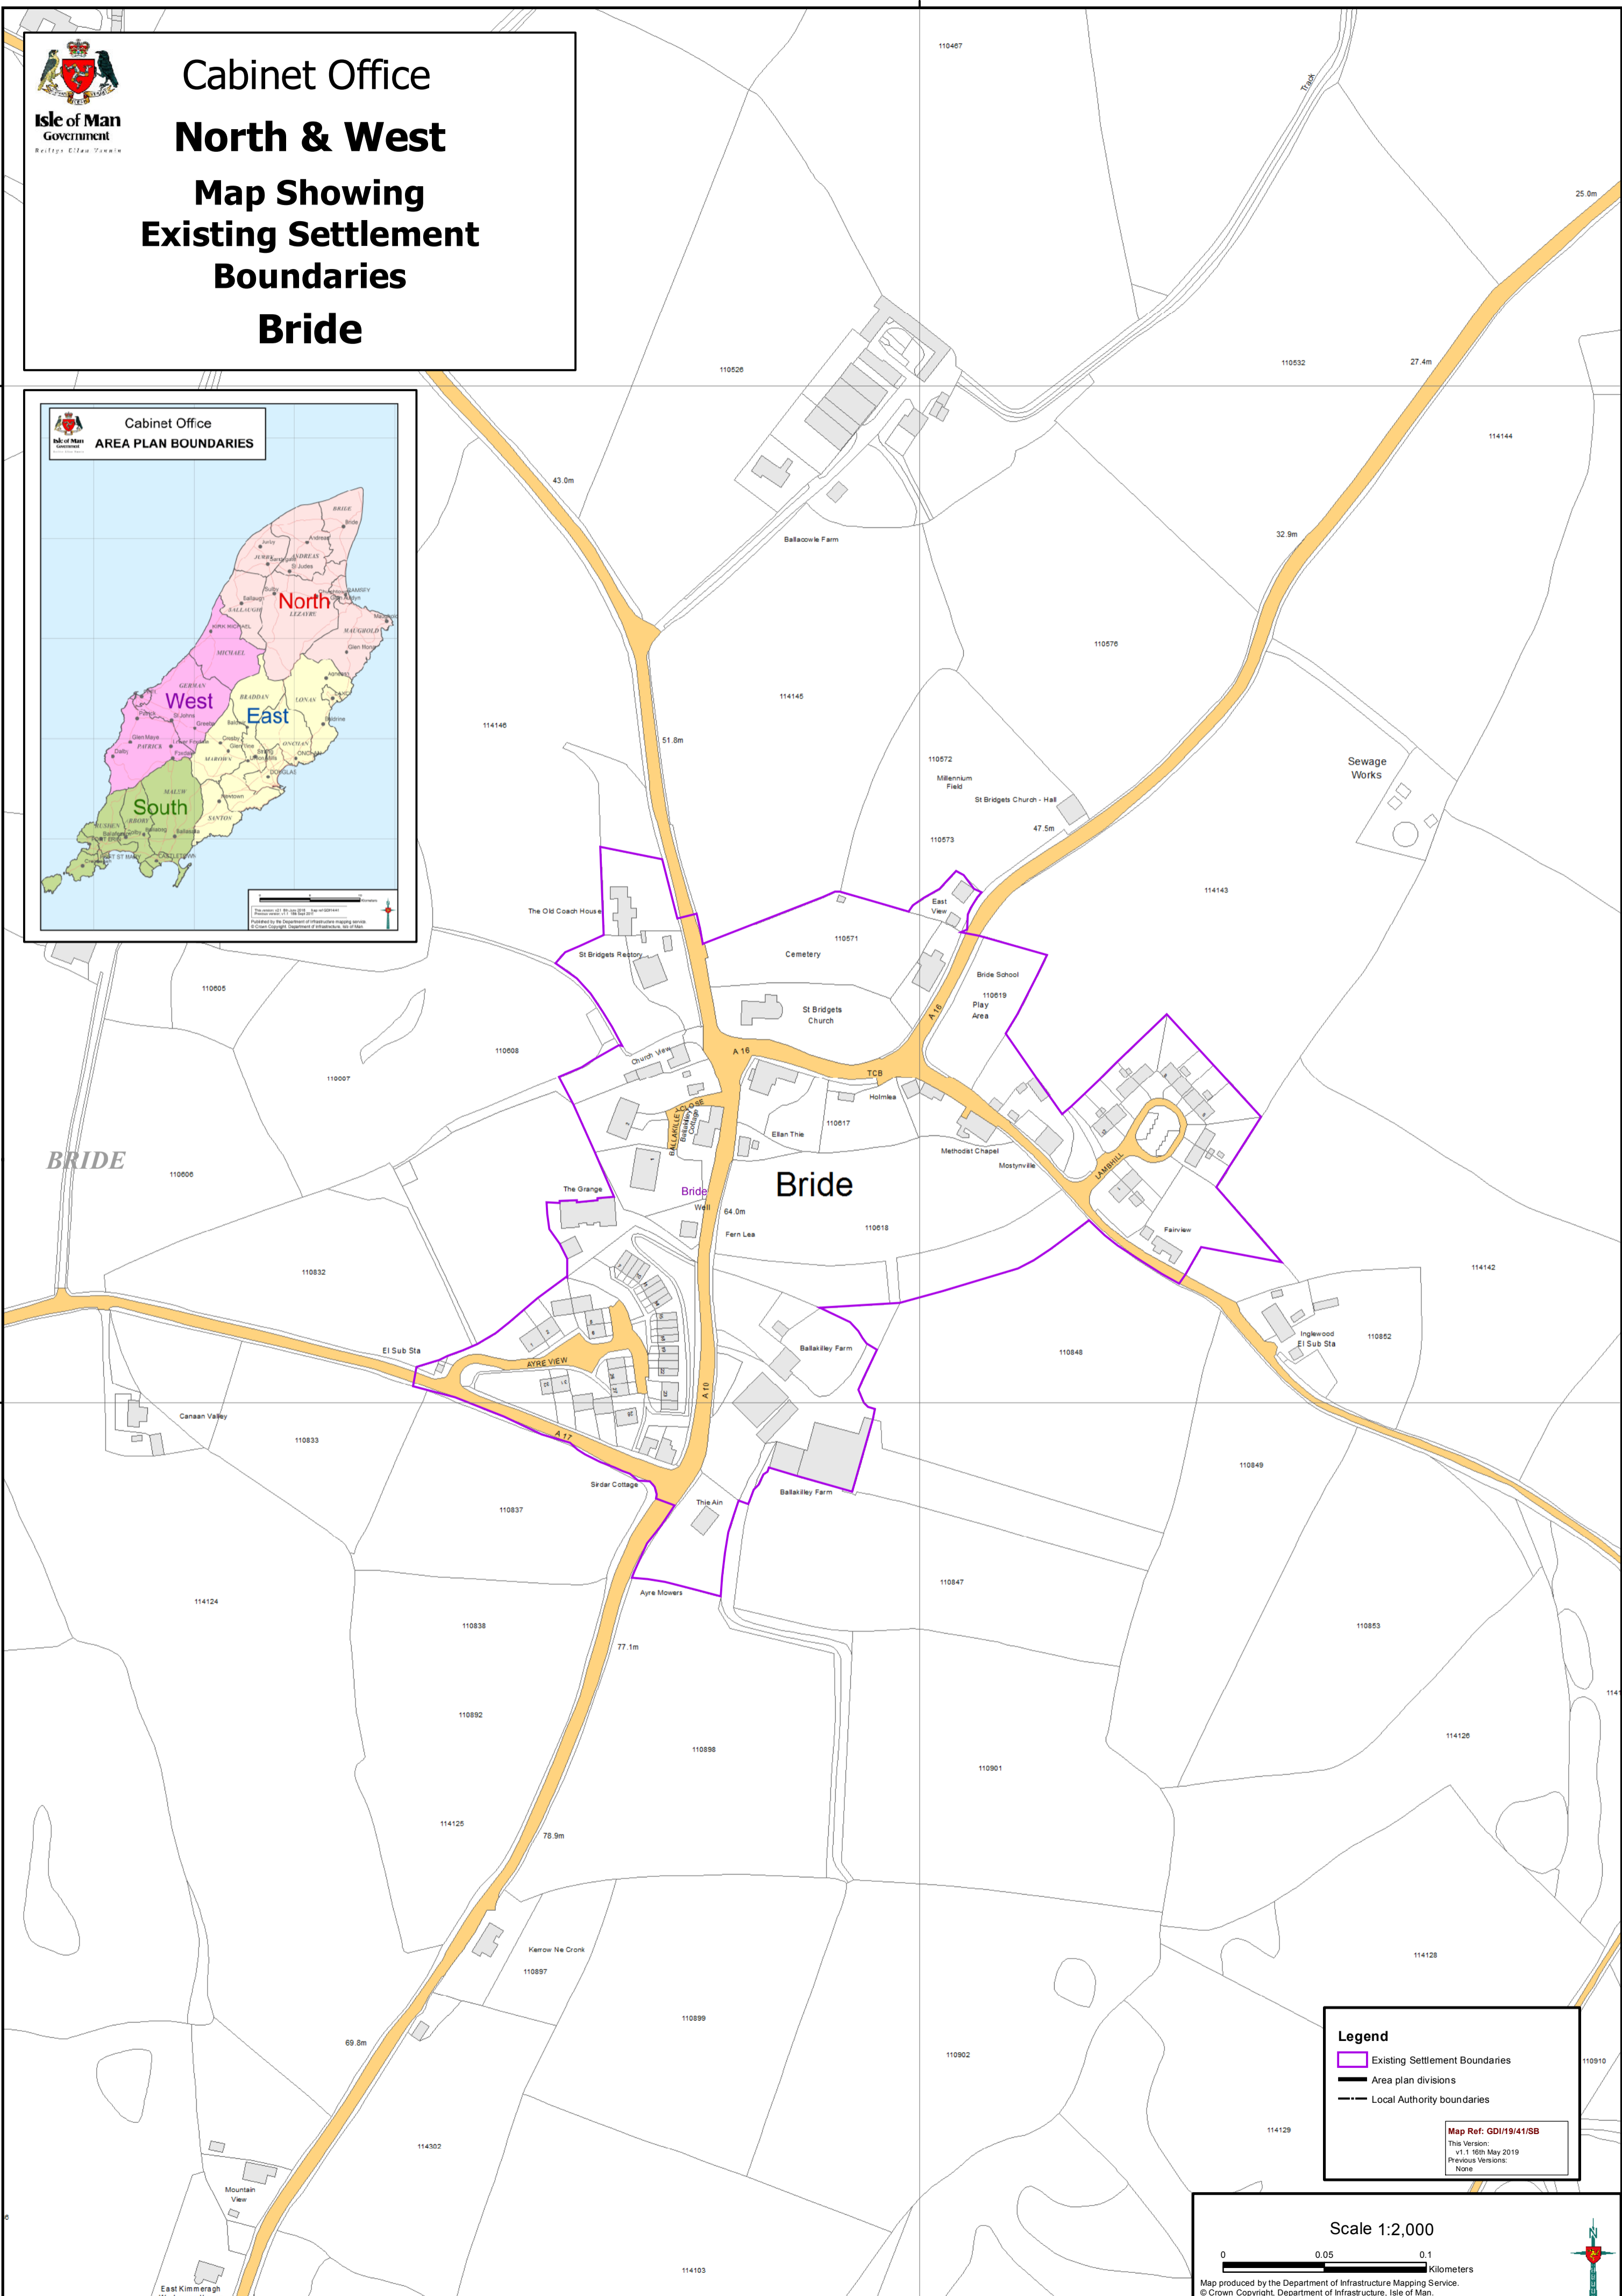

Cabinet Office North & West Map Showing Existing Settlement Boundaries Bride

Legend

- Existing Settlement Boundaries
- Area plan divisions
- Local Authority boundaries

Map Ref: GDI/19/41/SB
This Version: 1.1 16th May 2019
Previous Versions: None

Scale 1:2,000

0 0.05 0.1 Kilometers

Map produced by the Department of Infrastructure Mapping Service.
© Crown Copyright, Department of Infrastructure, Isle of Man.
Reproduction of map in any form prohibited without prior permission from the publishers.