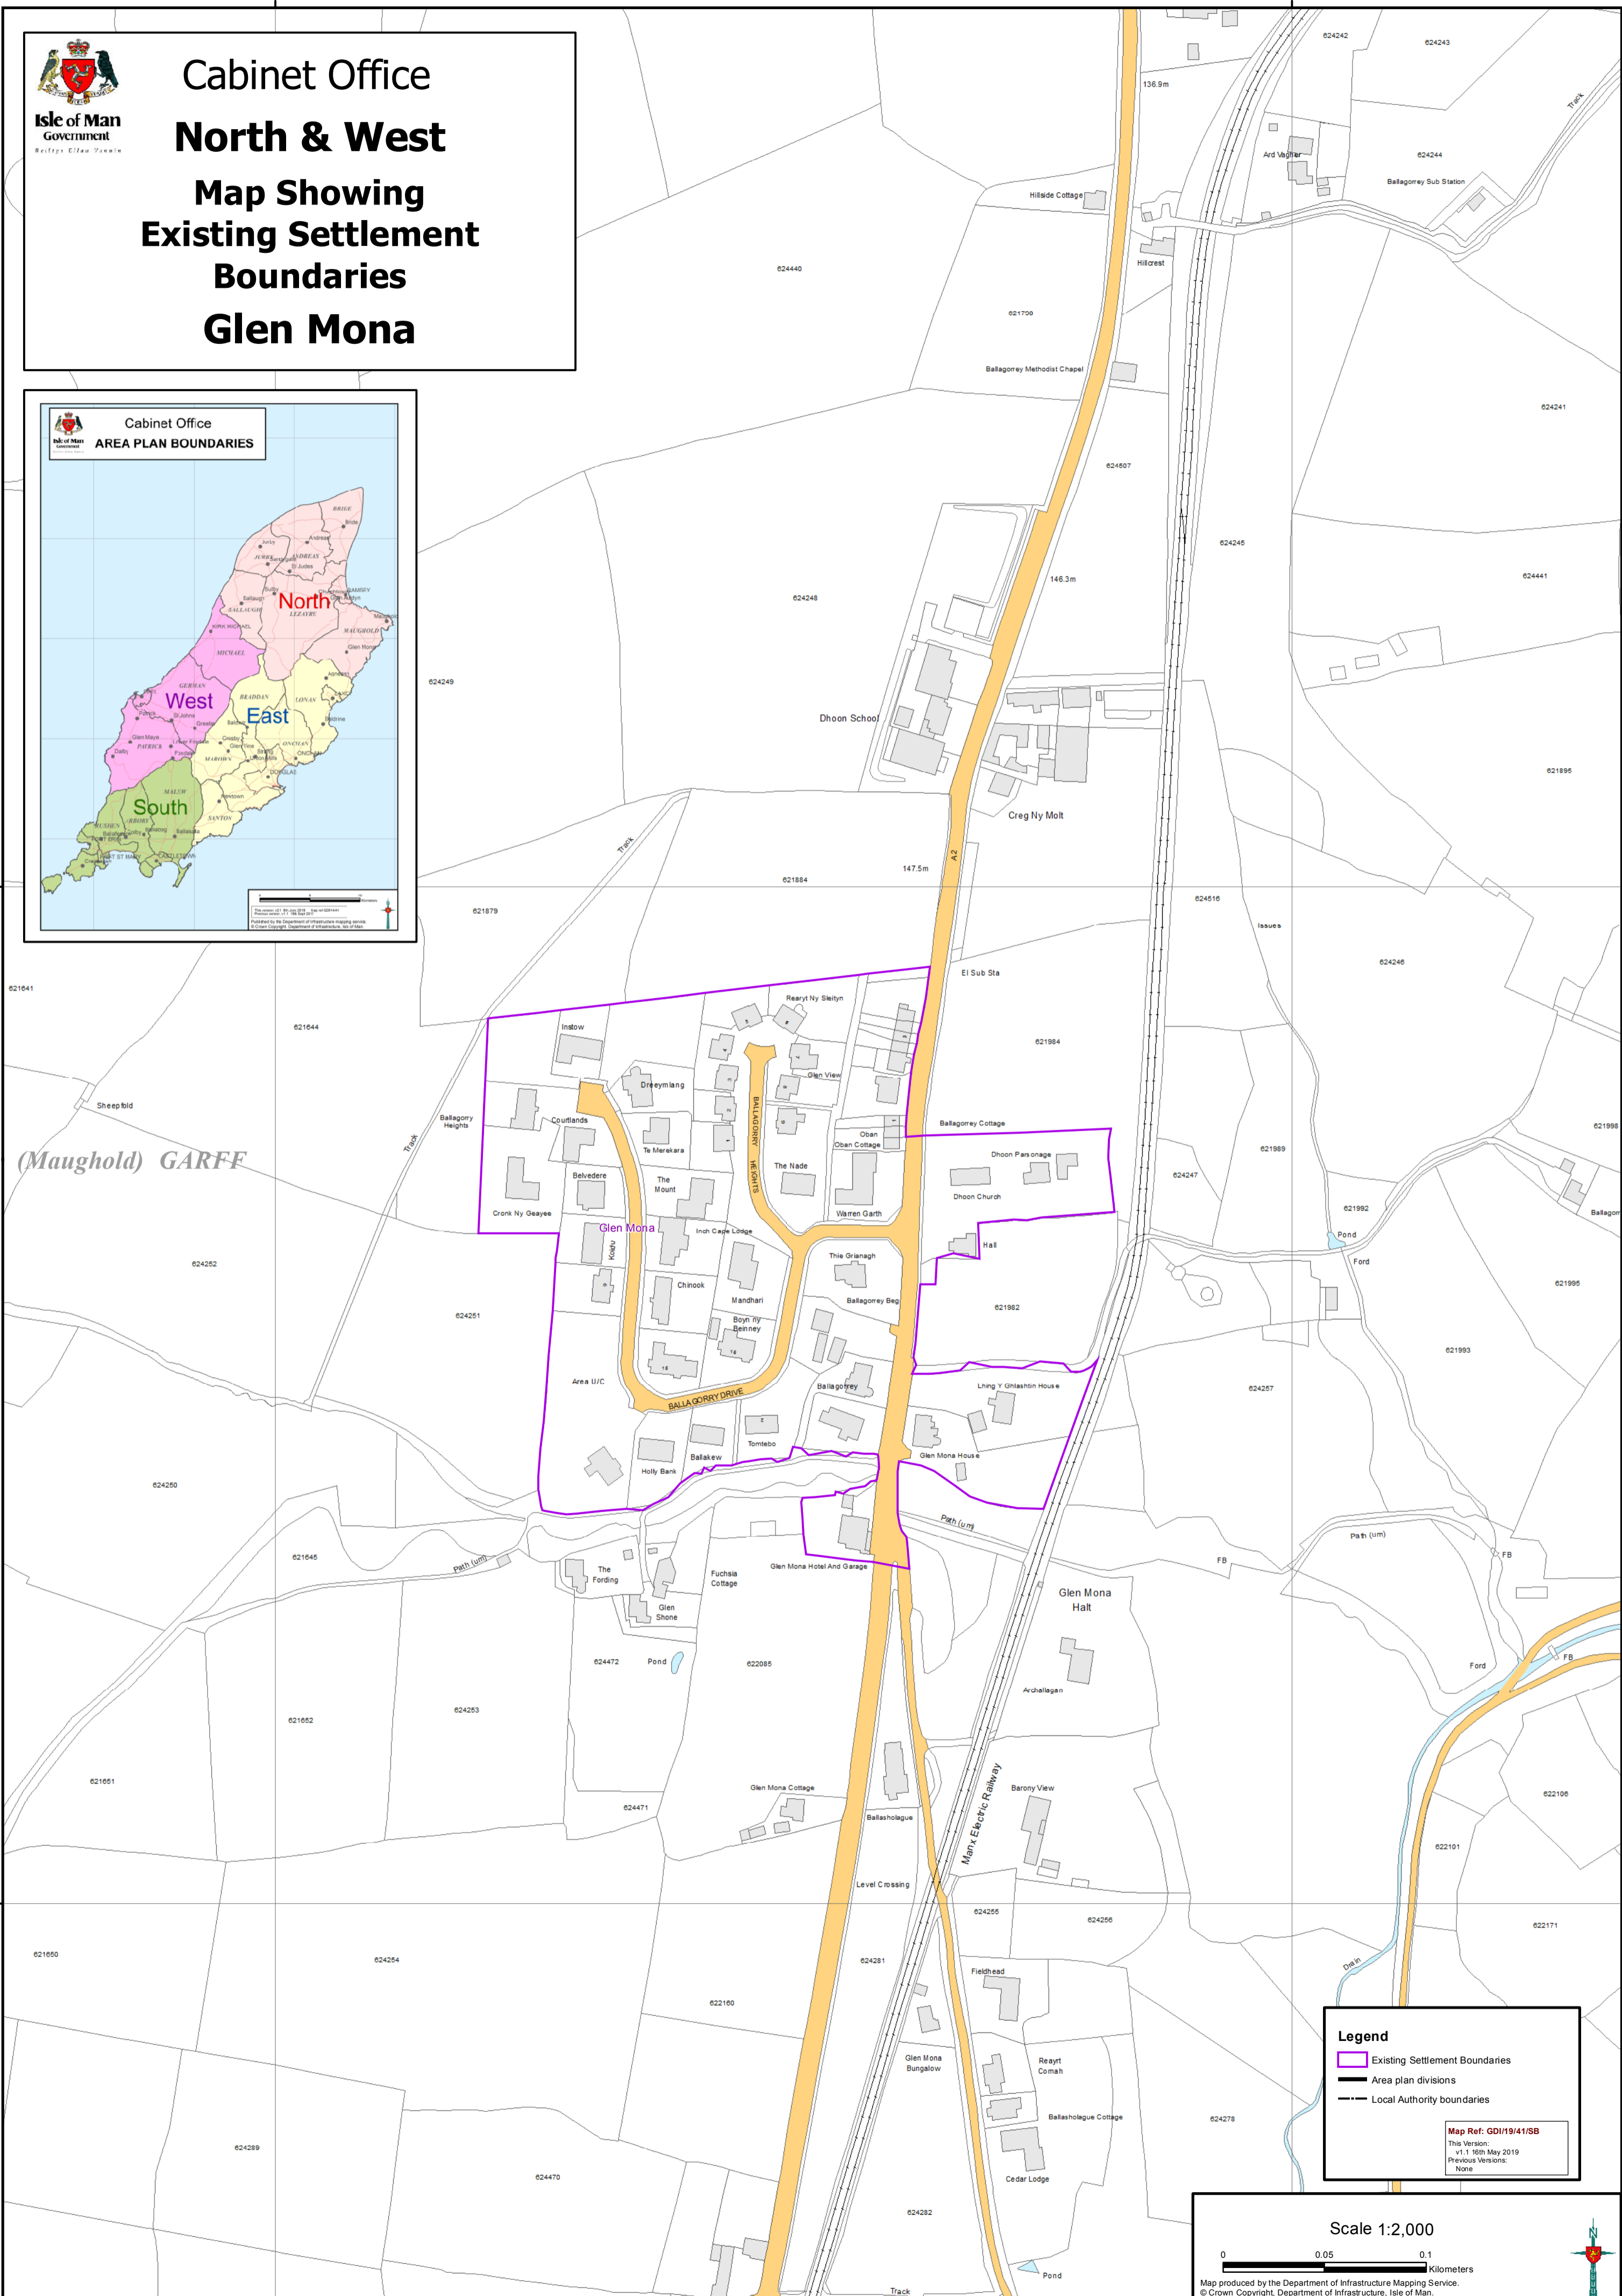

Isle of Man Government
Reilysa C'han Ynagh

Cabinet Office North & West Map Showing Existing Settlement Boundaries Glen Mona

(Maughold) GARFF

Legend

- Existing Settlement Boundaries
- Area plan divisions
- Local Authority boundaries

Map Ref: GDI/19/41/SB
This Version: 1:1 16th May 2019
Previous Versions: None

Scale 1:2,000

0 0.05 0.1 Kilometers

Map produced by the Department of Infrastructure Mapping Service.
© Crown Copyright, Department of Infrastructure, Isle of Man.
Reproduction of map in any form prohibited without prior permission from the publishers.