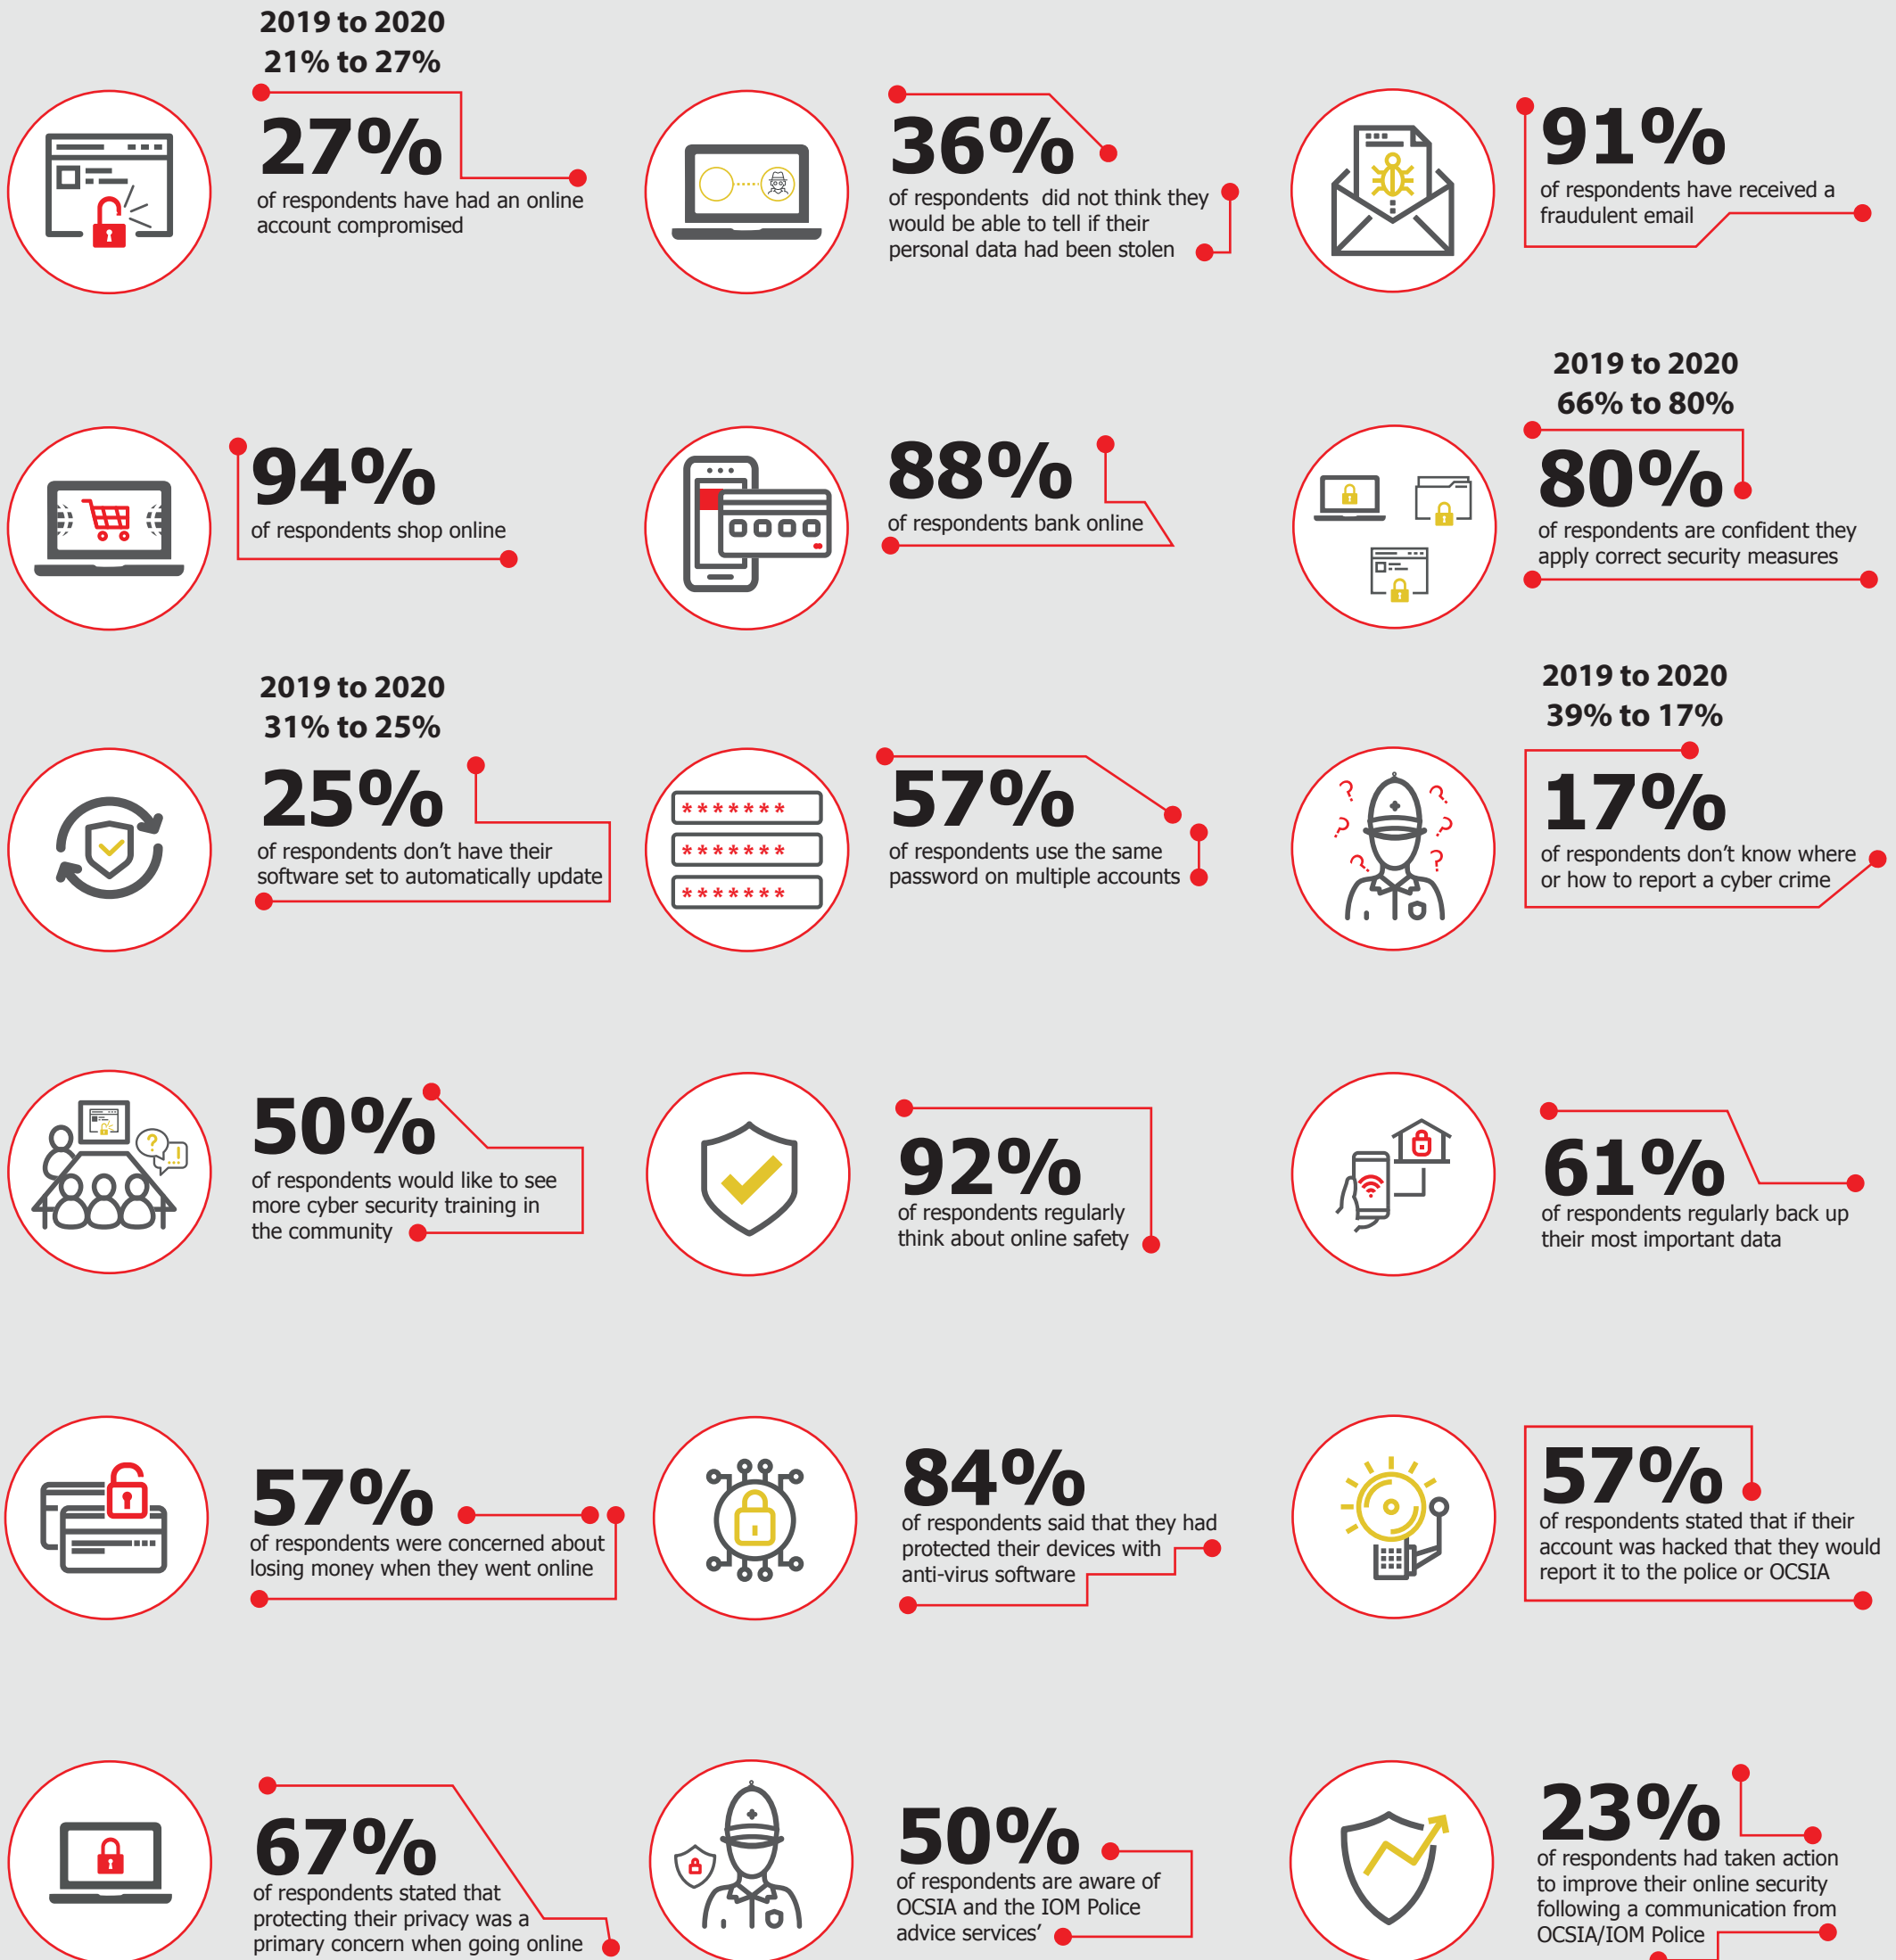

CYBER SECURITY IN THE ISLE OF MAN IN 2020

Most popular social media platforms by usage:

- | | |
|----------------------|-------------|
| 1 Facebook | 5 Instagram |
| 2 WhatsApp | 6 LinkedIn |
| 3 Facebook Messenger | 7 Snapchat |
| 4 Twitter | |

Most popular devices by usage:

- 1 Smartphone
- 2 Laptop
- 3 Tablet
- 4 Desktop

Based on data from cyber security awareness survey (7 July - 26 July 2020, 594 responses). Issued by the Office of Cyber Security and Information Assurance.