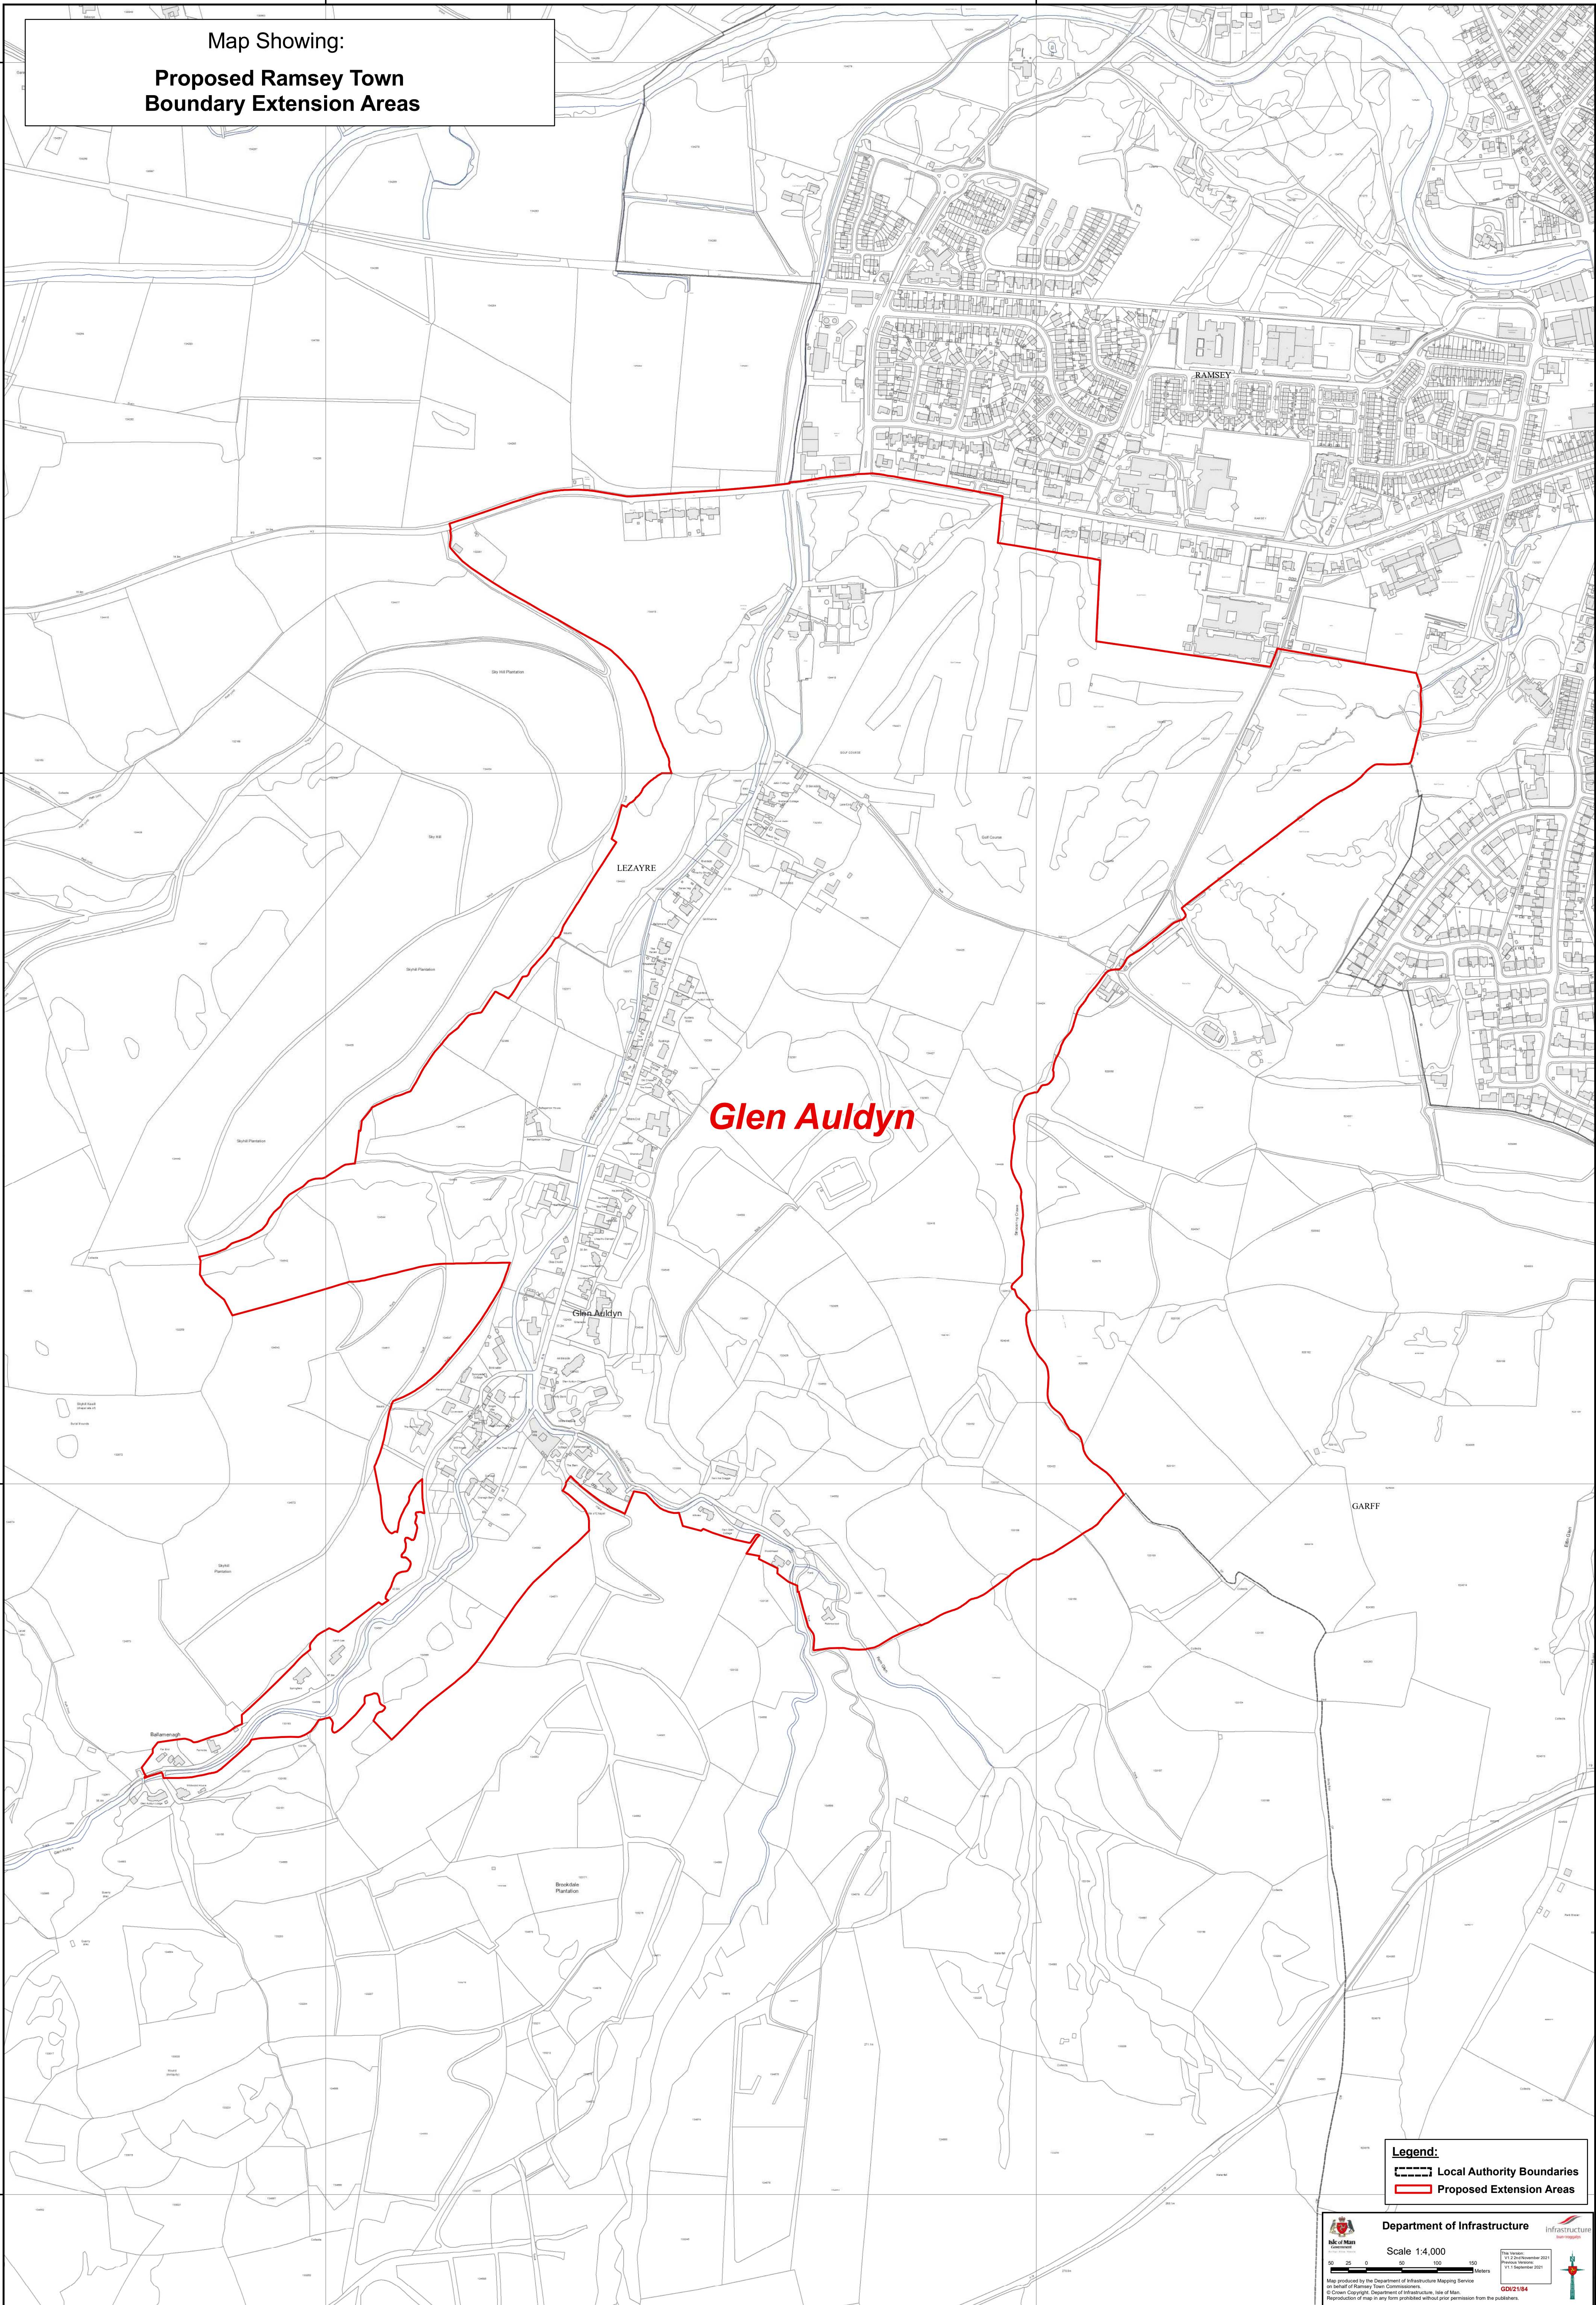

Map Showing:
**Proposed Ramsey Town
 Boundary Extension Areas**

Glen Auldyn

Legend:

-  Local Authority Boundaries
-  Proposed Extension Areas

Department of Infrastructure 

Scale 1:4,000

Map produced by the Department of Infrastructure Mapping Service as part of Ramsey Town Commissioners. © Crown Copyright, Department of Infrastructure, Isle of Man. Reproduction of maps in any form prohibited without prior permission from the publishers.

GD2184