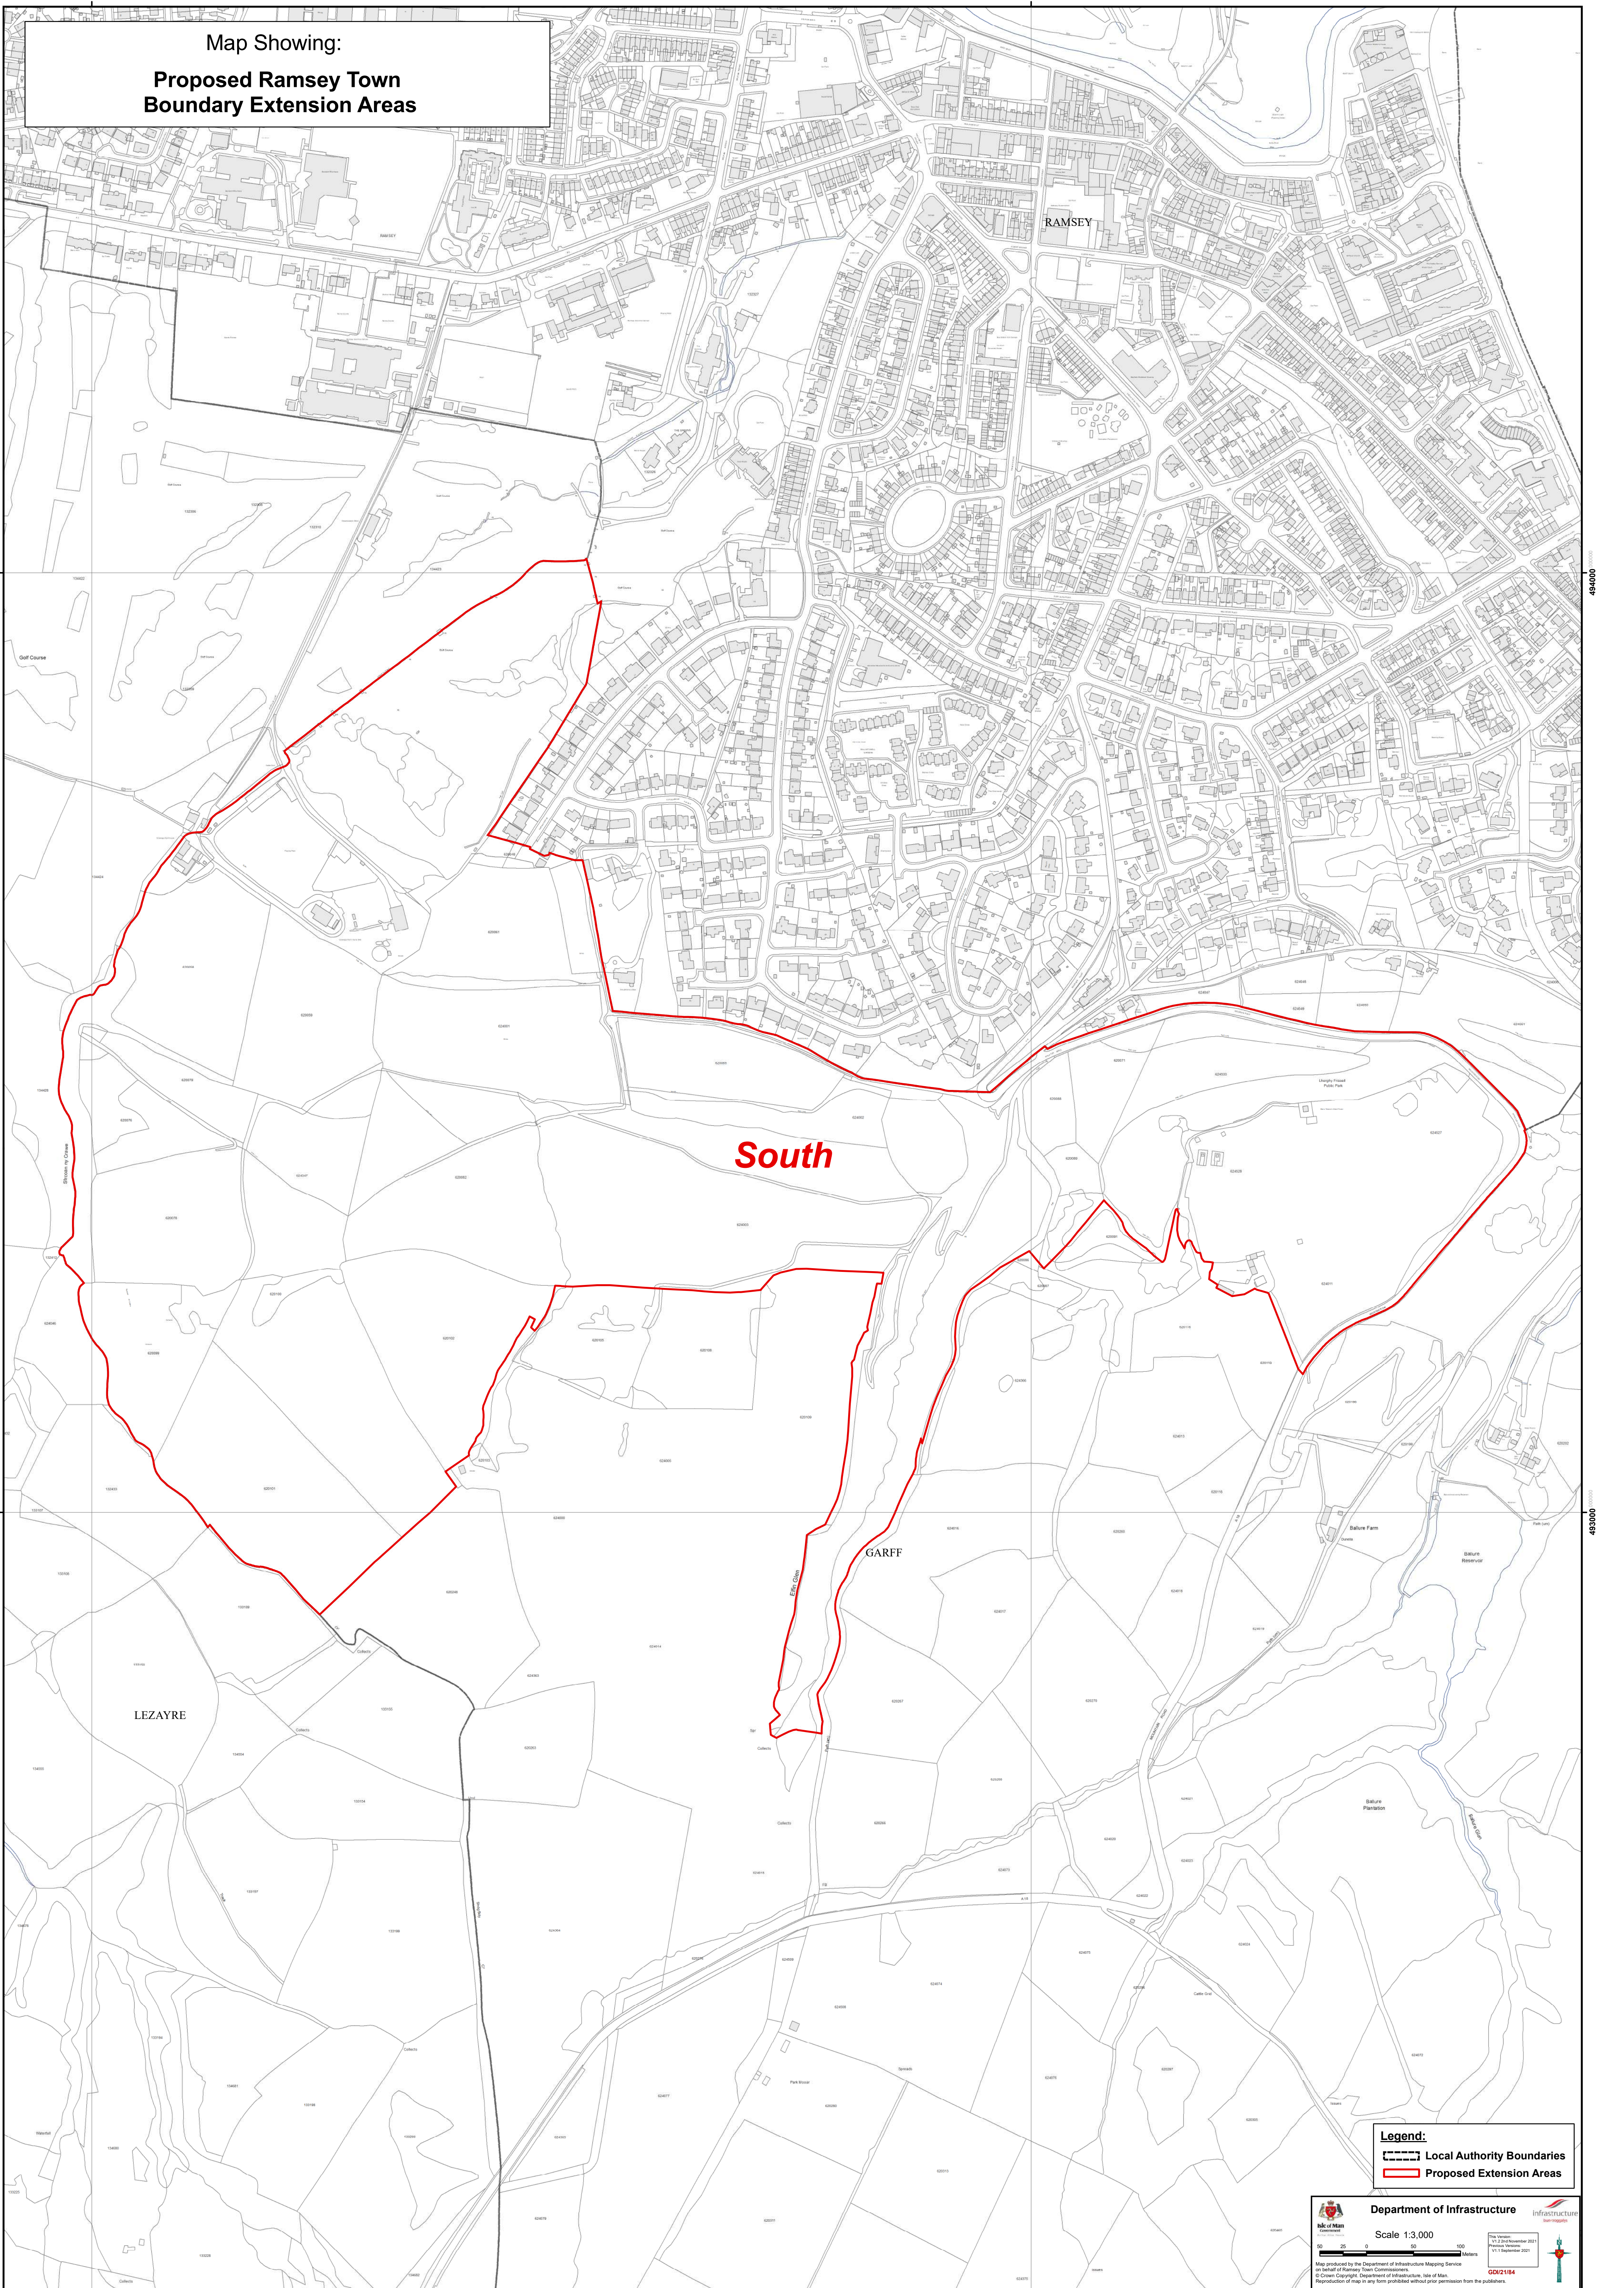

Map Showing:
**Proposed Ramsey Town
Boundary Extension Areas**

Legend:
Local Authority Boundaries
Proposed Extension Areas

Department of Infrastructure Infrastructure
Scale 1:3,000
Map produced by the Department of Infrastructure Mapping Service
© Crown Copyright, Department of Infrastructure, Isle of Man
Reproduction of maps in any form prohibited without prior permission from the publishers.
GDI/21/84