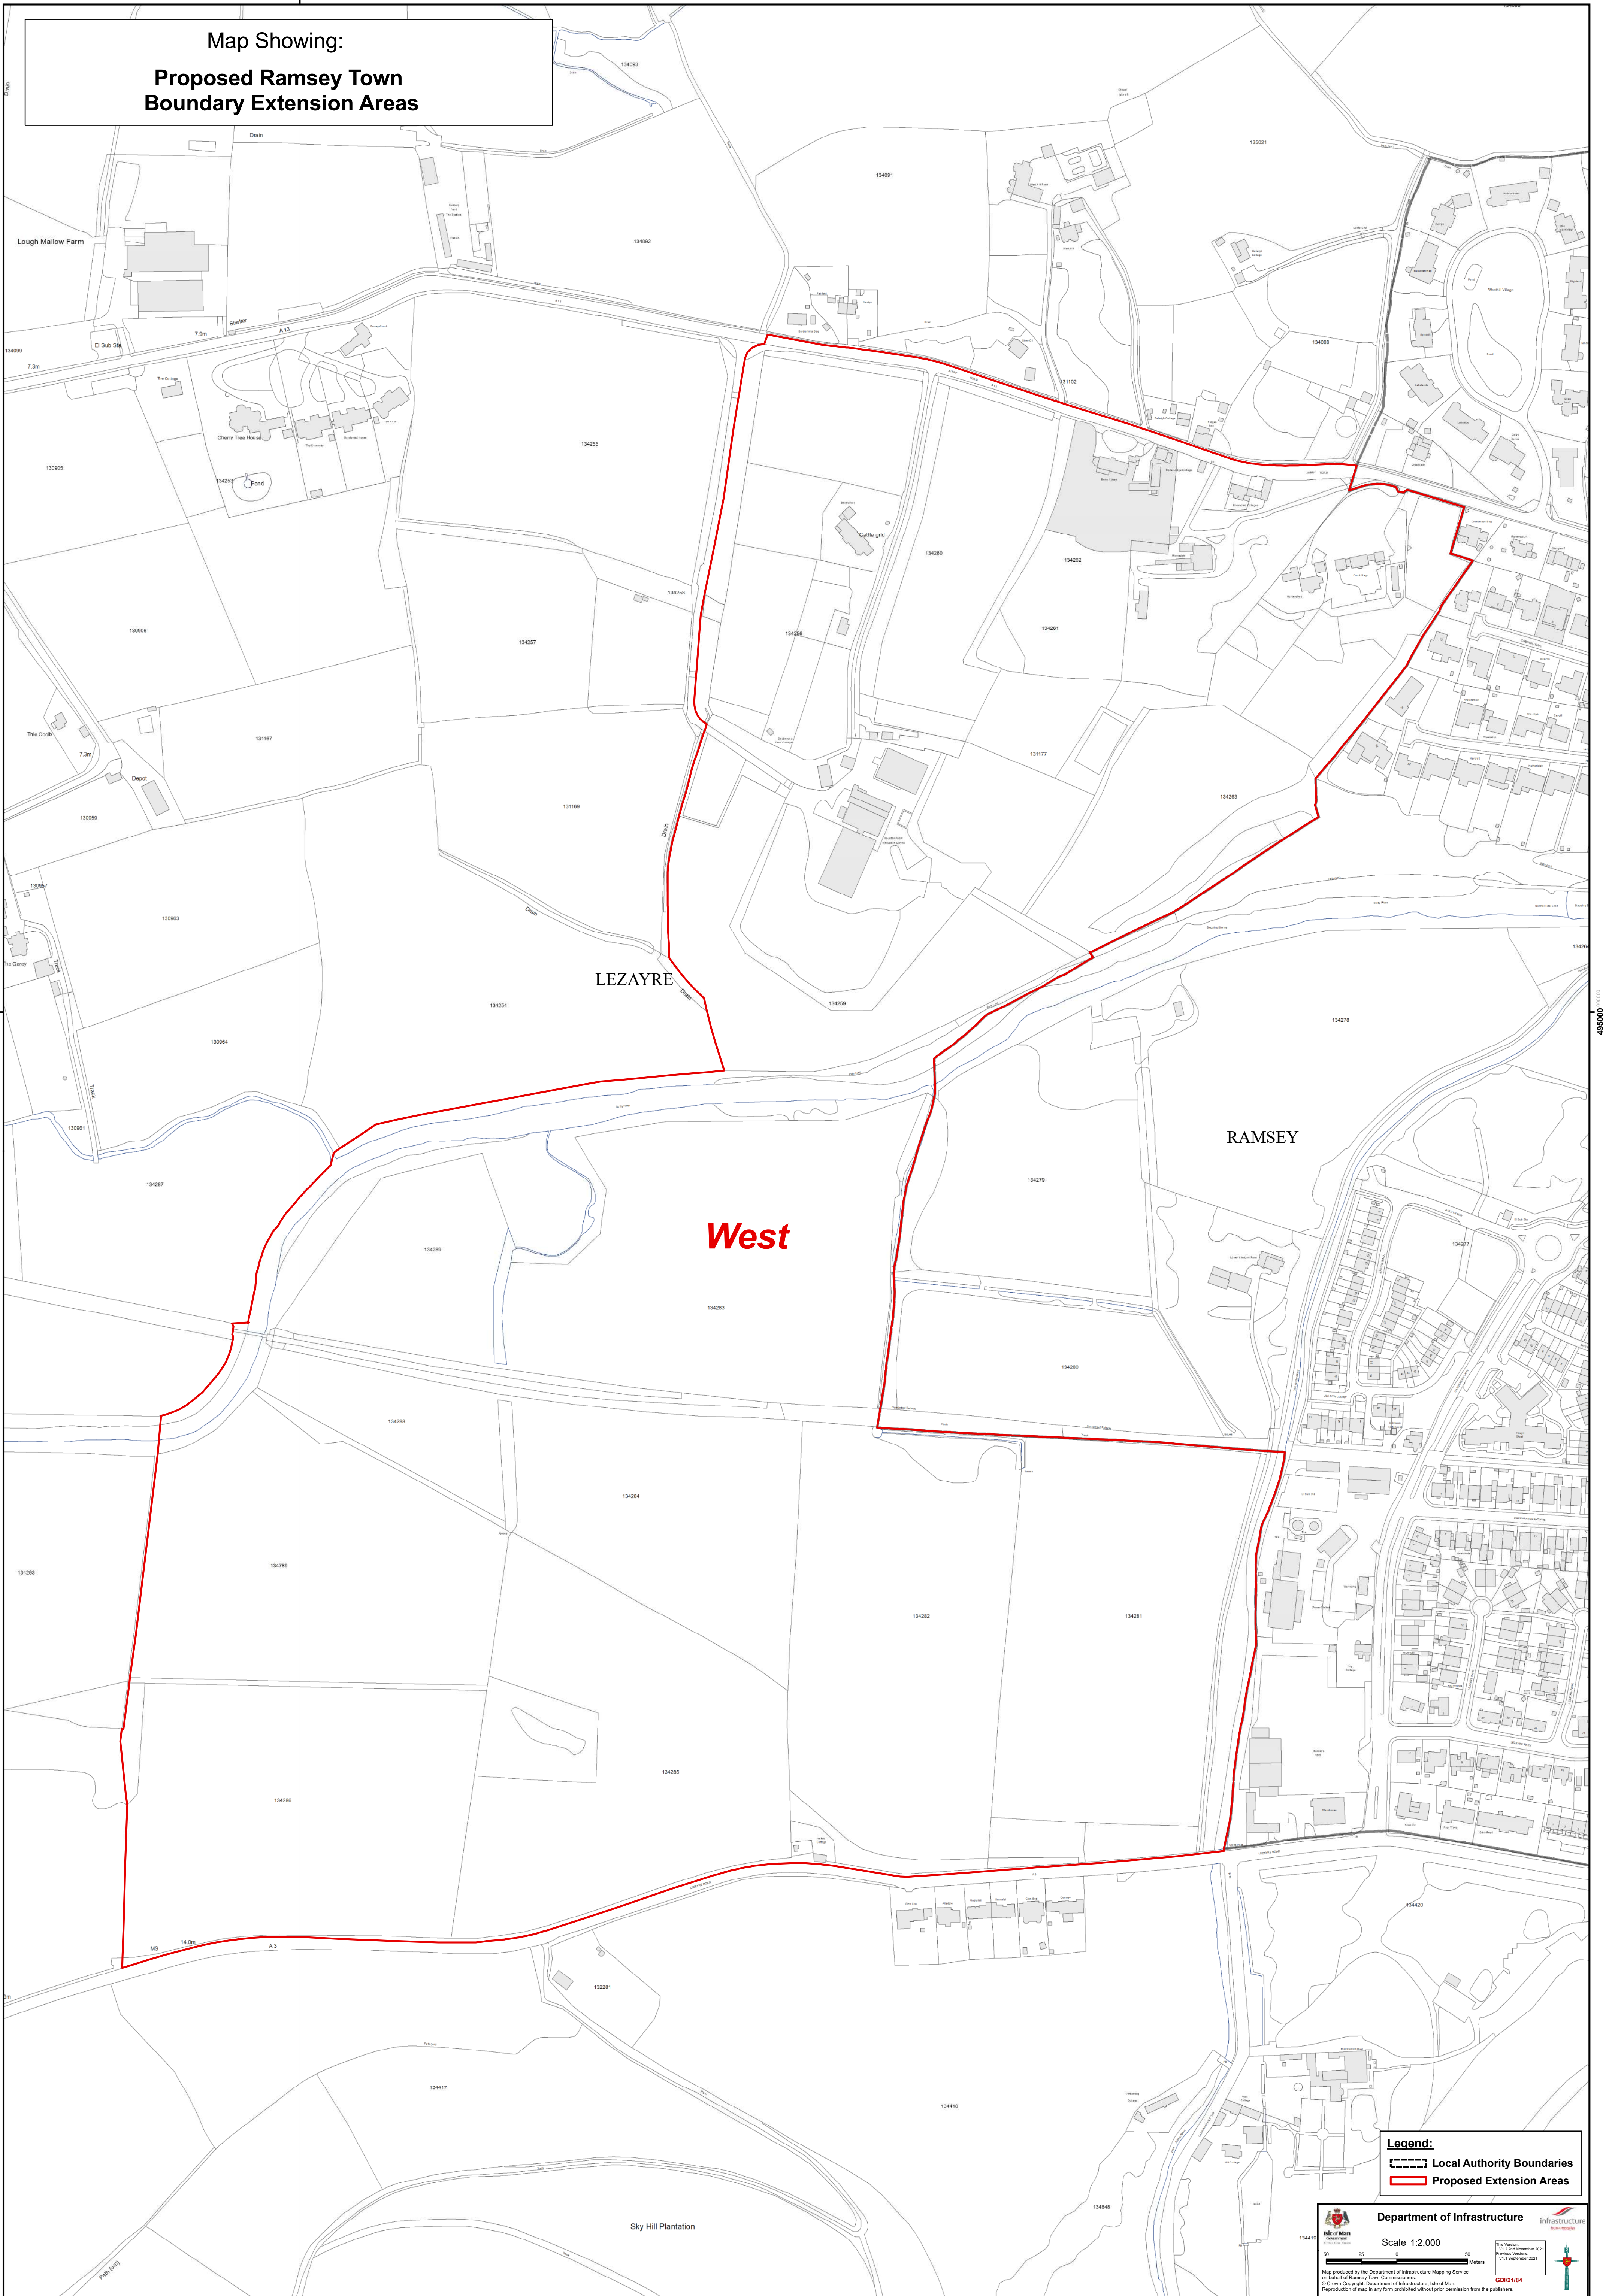

Map Showing:
**Proposed Ramsey Town
Boundary Extension Areas**

West

Legend:

- Local Authority Boundaries
- Proposed Extension Areas

Department of Infrastructure

Scale 1:2,000

Map produced by the Department of Infrastructure Mapping Service on behalf of Ramsey Town Commissioners.

© Crown Copyright, Department of Infrastructure, Isle of Man. Reproduction of map in any form prohibited without prior permission from the publishers.

GD2184